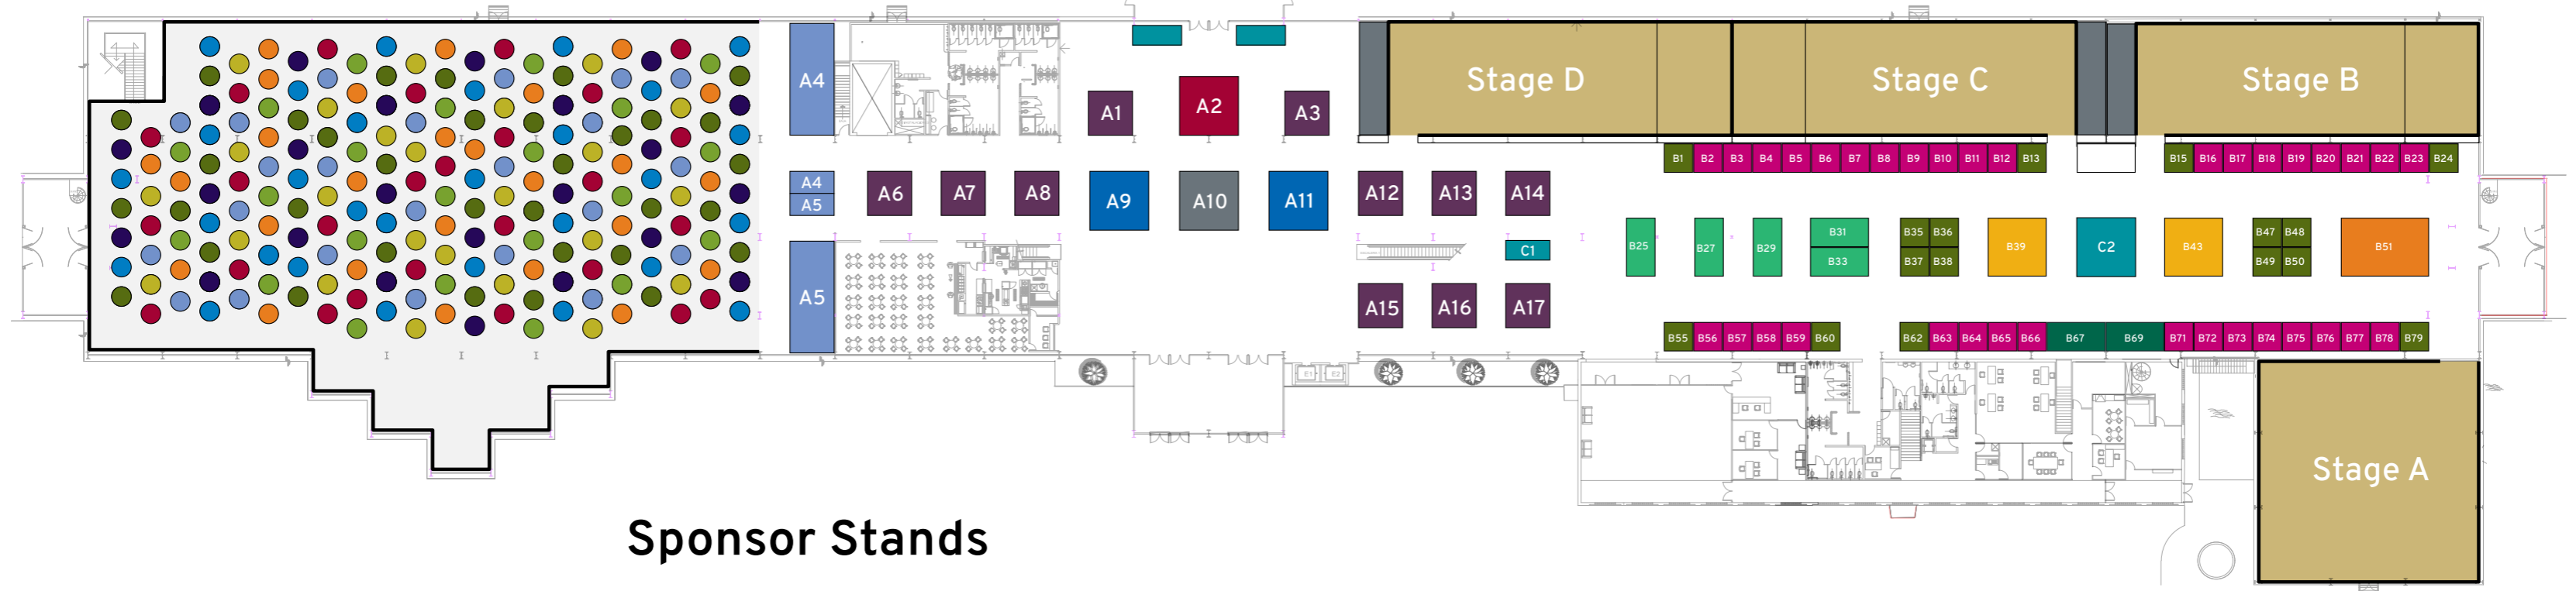

# MBS Areas

- Stages
- Coffee Breaks
- Helpdesk
- Keynote Speeches & Lunch

## Sponsor Stands

- Platinum Plus
- Platinum
- Platinum Innovation Dome
- Matchmaking, Lanyard, Gold Plus, Networking Cocktail
- Networking Coffee Break
- Gold
- Charging Pole, Silver, Track-Level Platinum,
- Charging Pole, Silver, Networking Lunch, Trade & Investment Partner, Track-Level Platinum, Track-Level Gold
- Premium Plus Trade & Investment Partner
- Premium Trade & Investment Partner
- Vehicle Sponsor

## MBS Areas

- Stages
- Coffee Breaks
- Matchmaking Area
- Private Breakfast & Lunch Areas
- Media Center